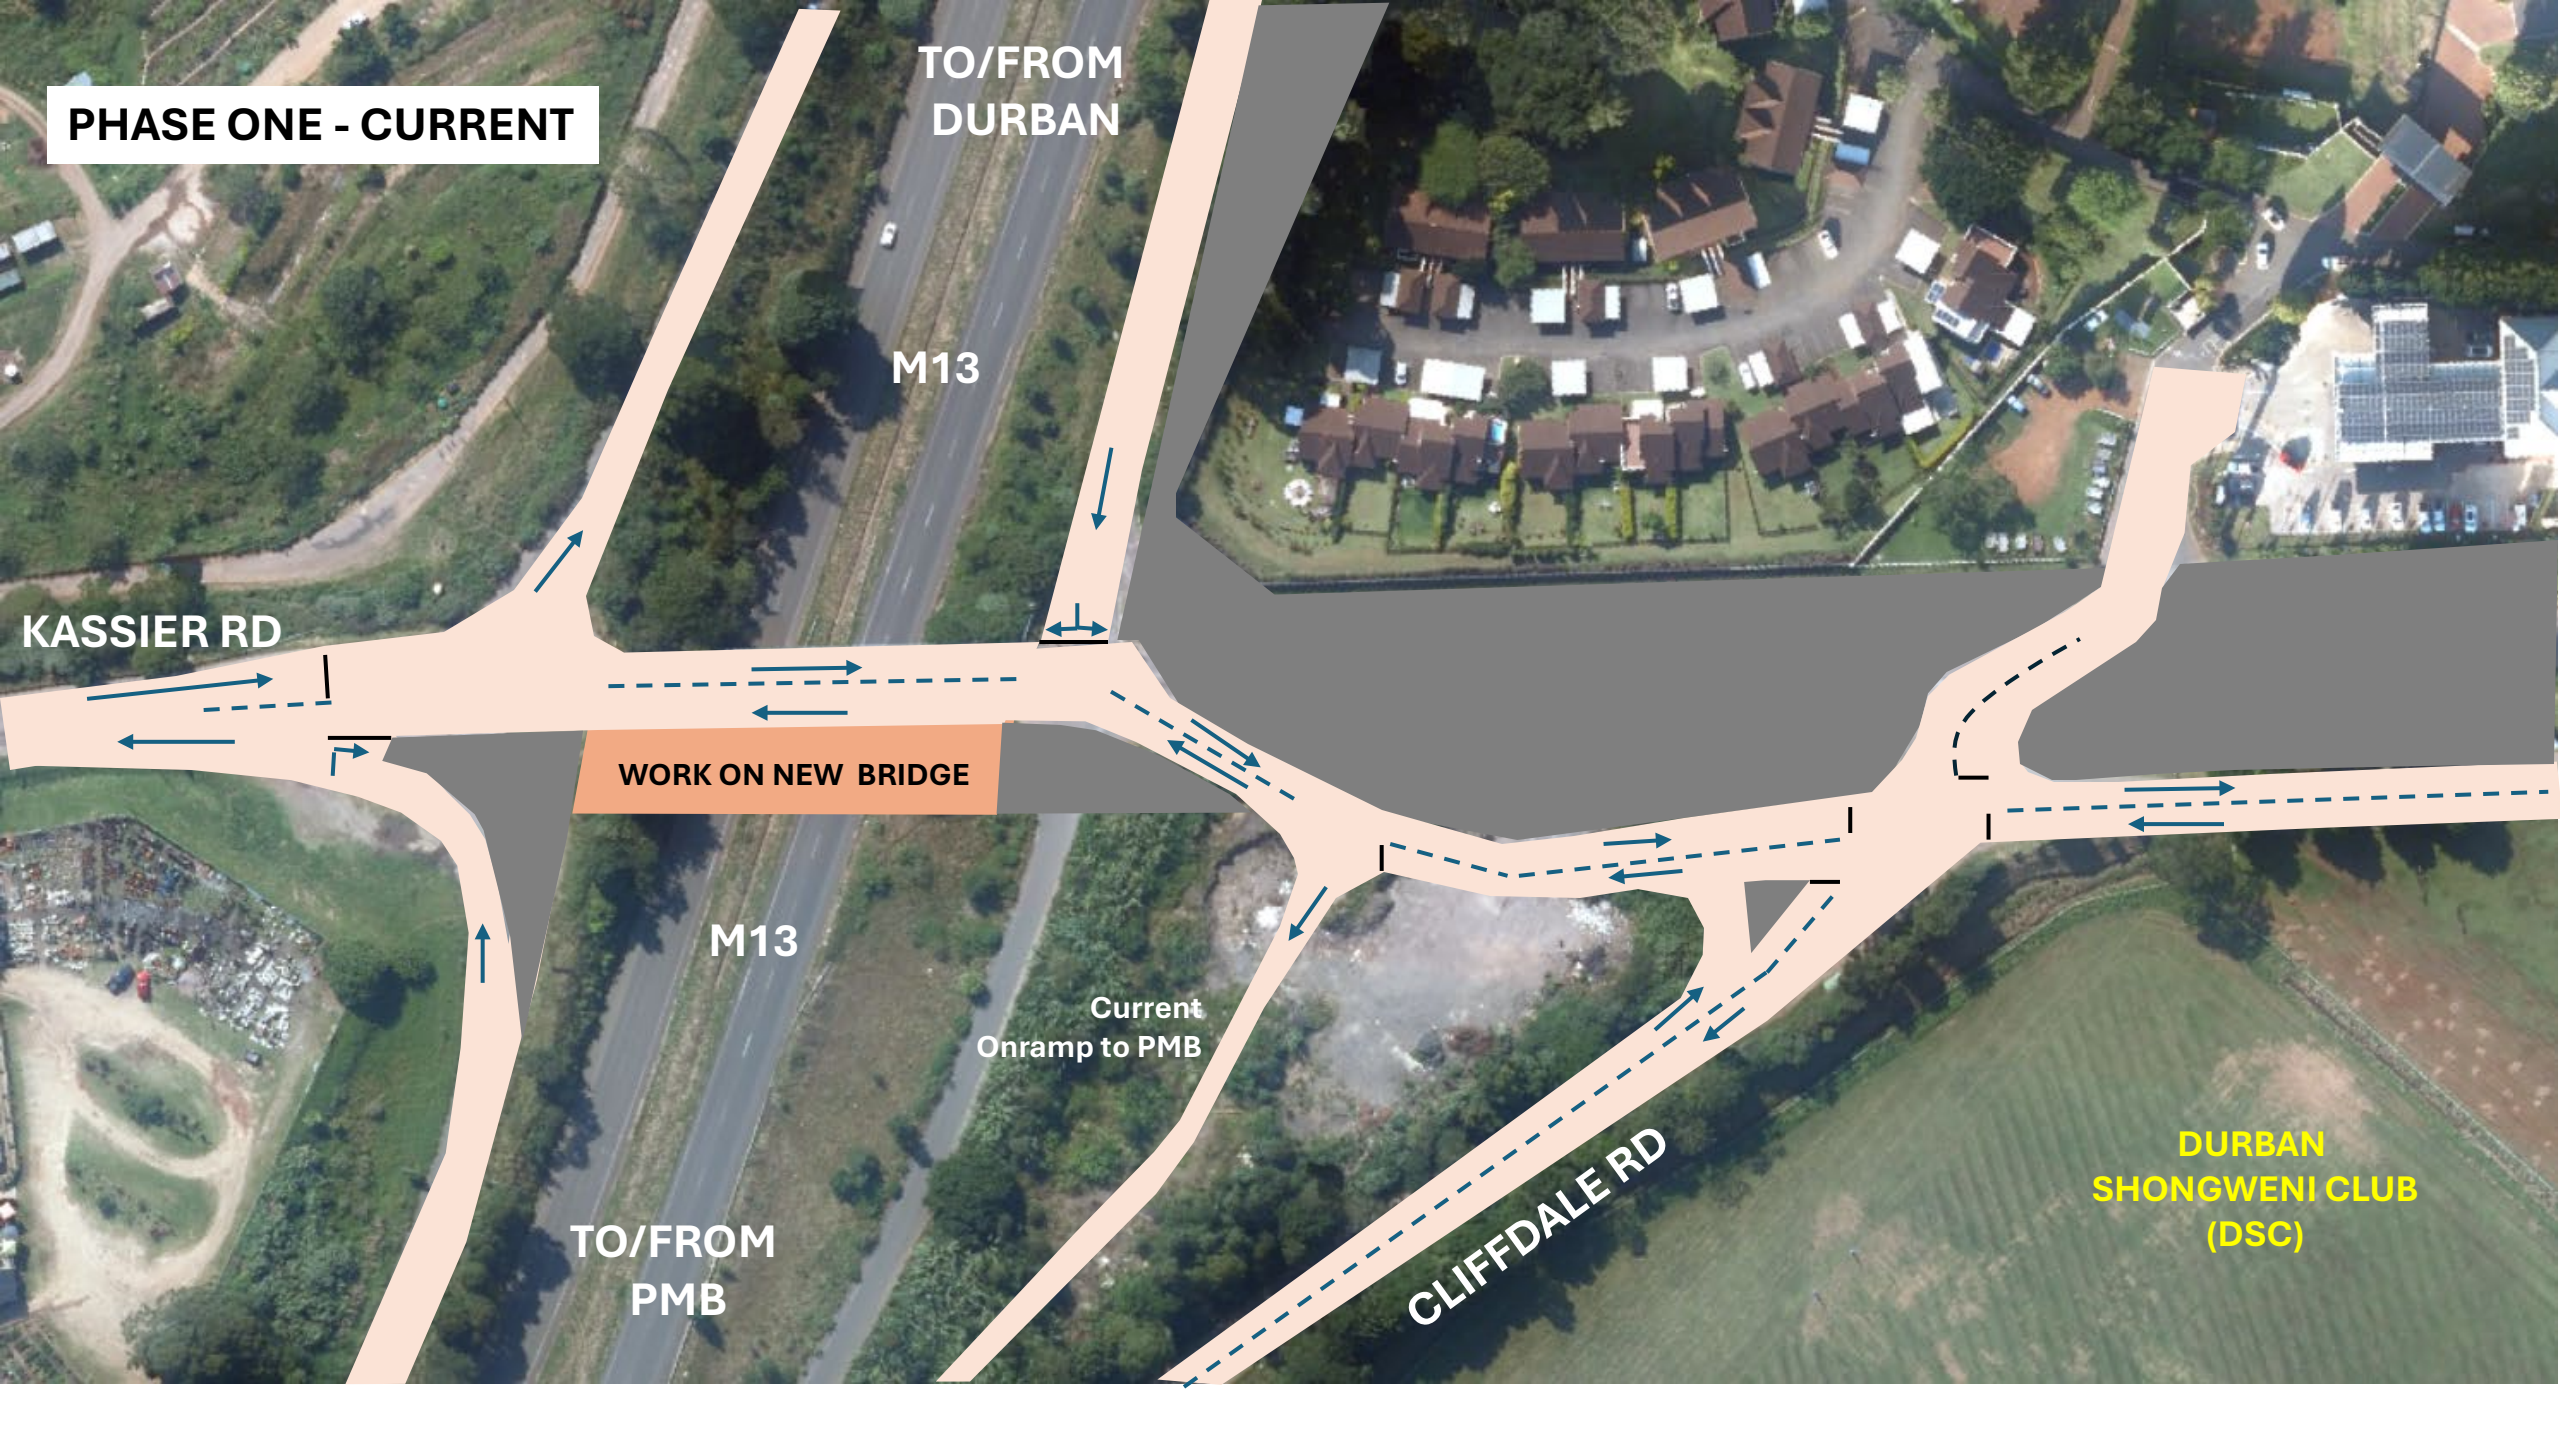

PHASE ONE - CURRENT

TO/FROM
DURBAN

M13

KASSIER RD

WORK ON NEW BRIDGE

M13

Current
Onramp to PMB

TO/FROM
PMB

CLIFFDALE RD

DURBAN
SHONGWENI CLUB
(DSC)

**PHASE TWO
FROM 17 MARCH 2025**

**TO/FROM
DURBAN**

M13

Temporary
Closure
Right turn to
Hillcrest
(turn at circle)

**ENGEN
GARAGE**

KASSIER RD

**NEW LANES UNDER
CONSTRUCTION**

WORK ON NEW BRIDGE

NEW LANES UNDER CONSTRUCTION

EXISTING BYPASS ROAD

Temporary Closure
Onramp to PMB
(Use N3)

M13

**TO/FROM
PMB**

CLIFFDALE RD

**DURBAN
SHONGWENI CLUB
(DSC)**

**PHASE THREE
FROM 27 MARCH 2025**

TO/FROM
DURBAN

M13

Temporary
Closure
Right turn to
Hillcrest
(turn at circle)

ENGEN
GARAGE

New Kassier Rd

KASSIER RD