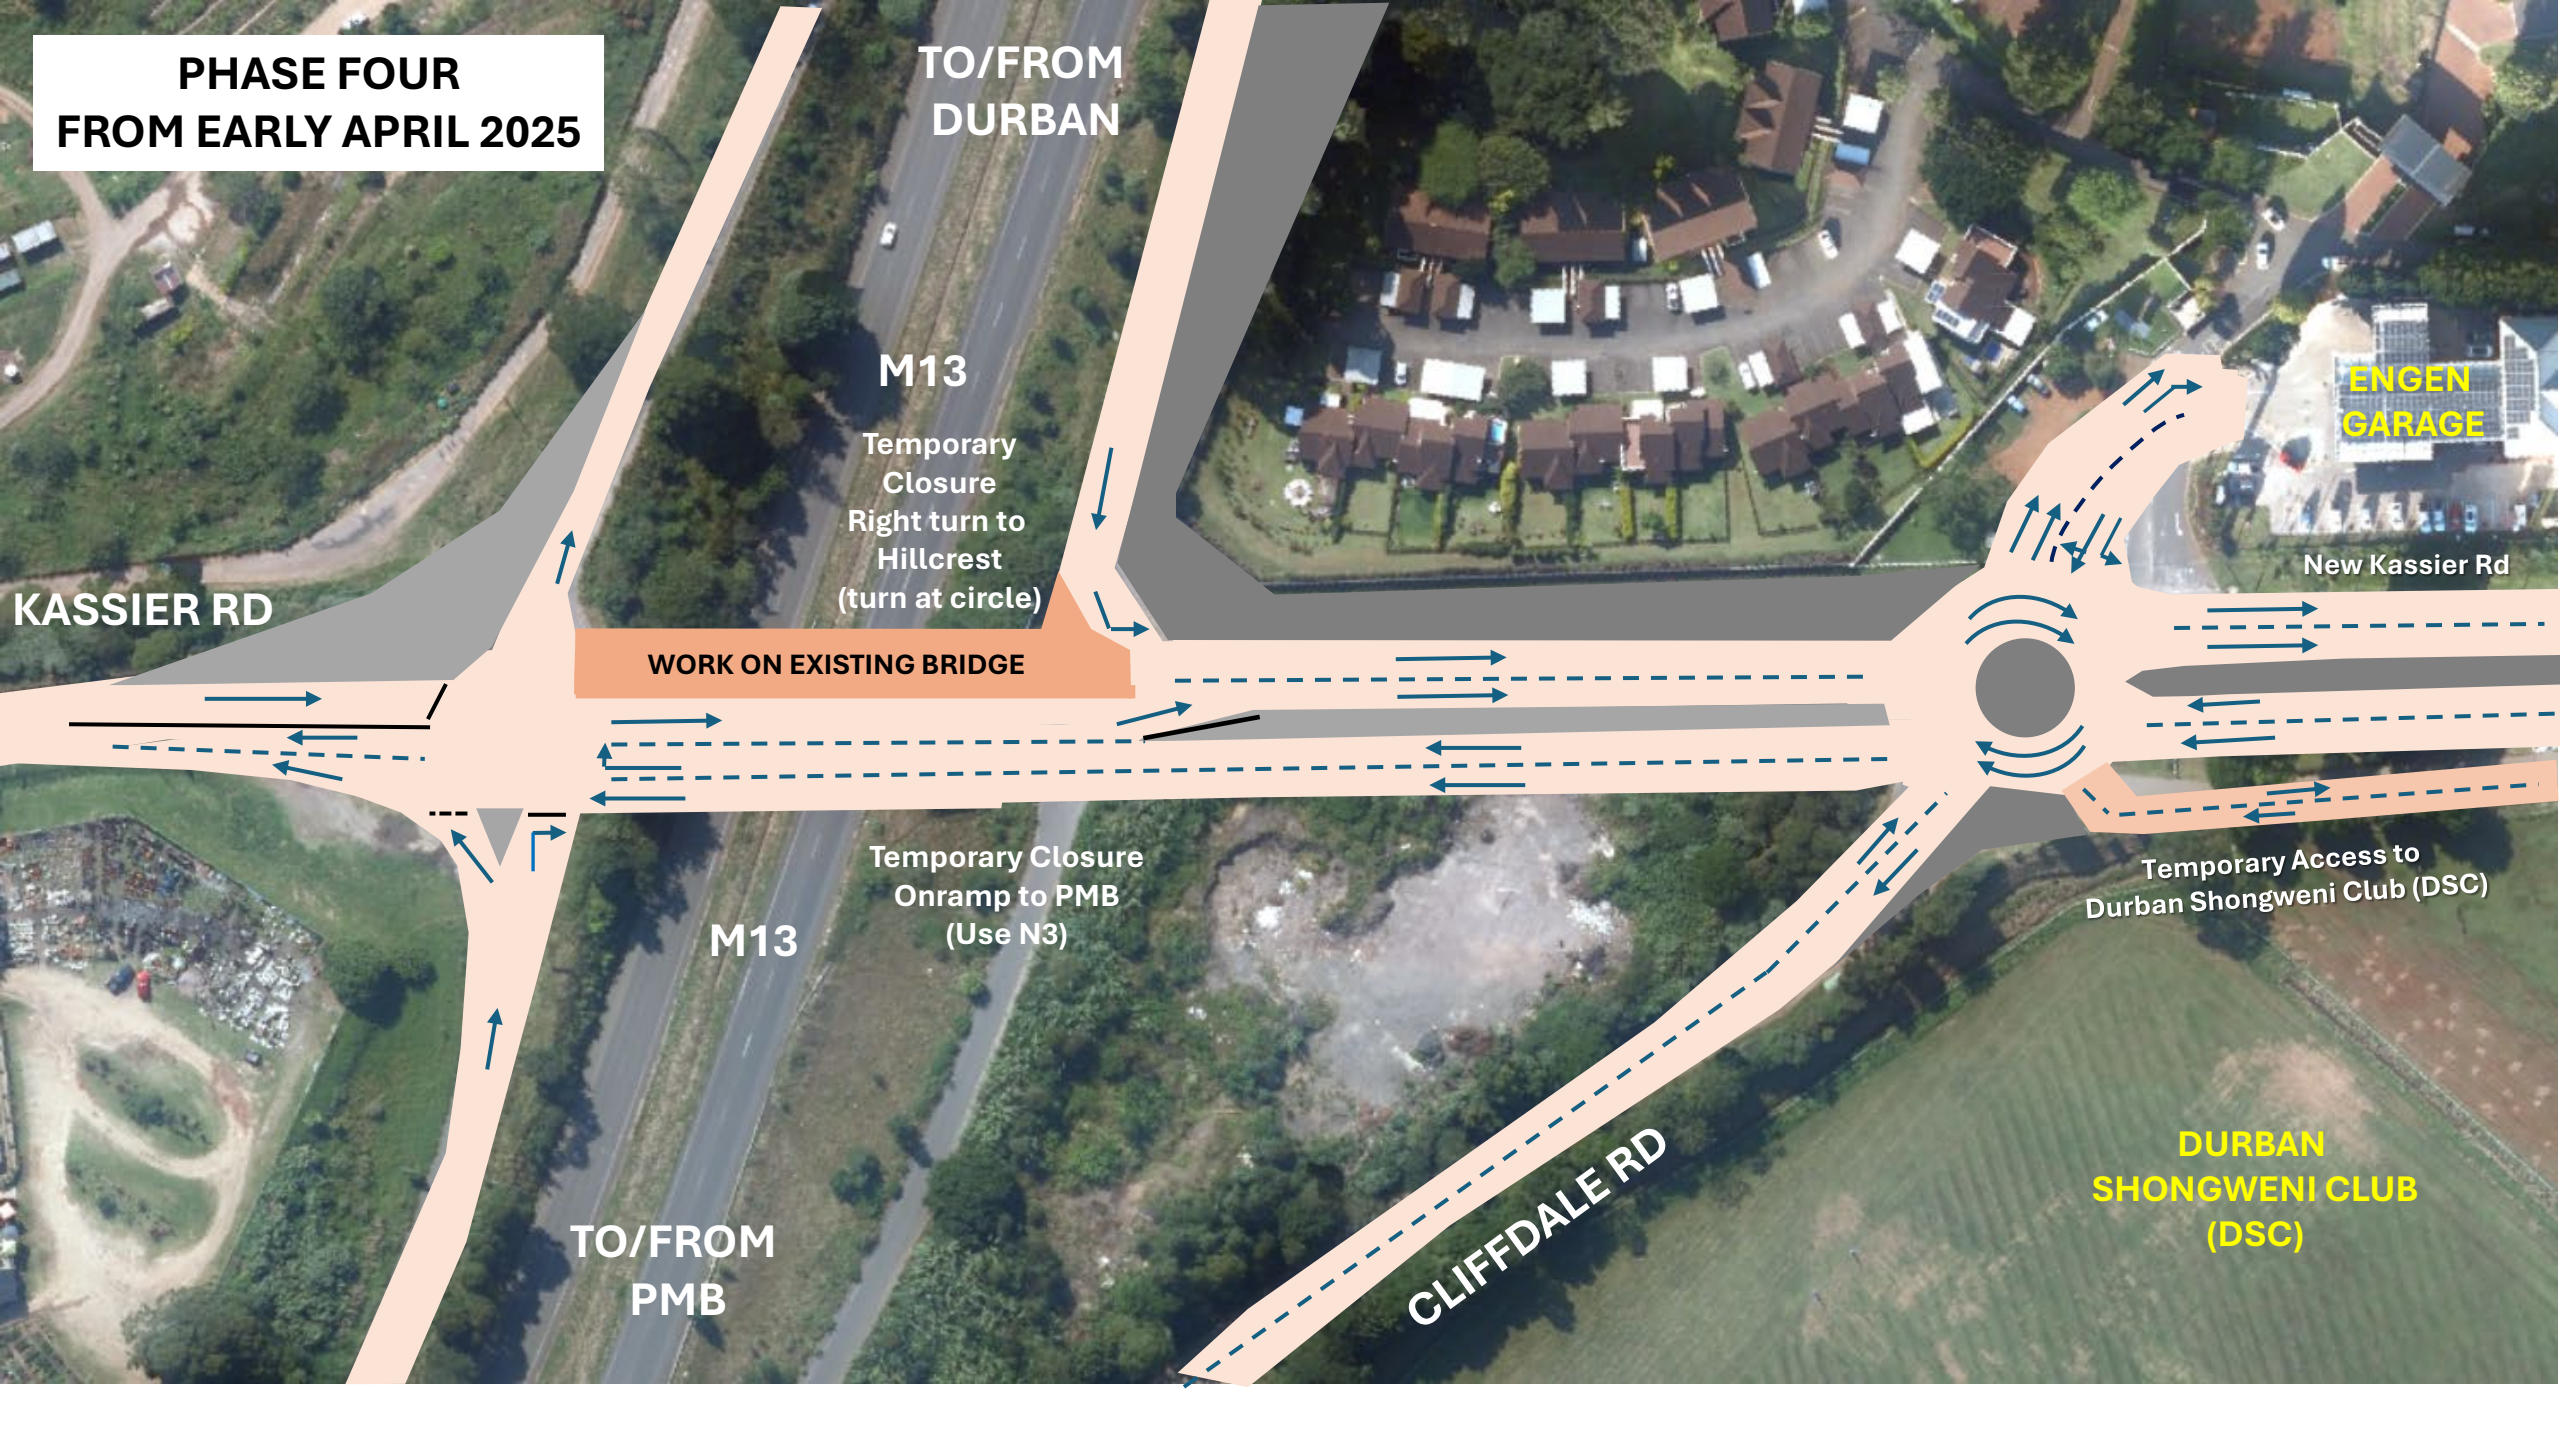

WORK ON NEW BRIDGE

NEW LANES UNDER CONSTRUCTION

Temporary Access to
Durban Shongweni Club (DSC)

M13

Temporary Closure
Onramp to PMB
(Use N3)

DURBAN
SHONGWENI CLUB
(DSC)

TO/FROM
PMB

CLIFFDALE RD

**PHASE FOUR
FROM EARLY APRIL 2025**

**From July 2025
FULL COMPLETION**